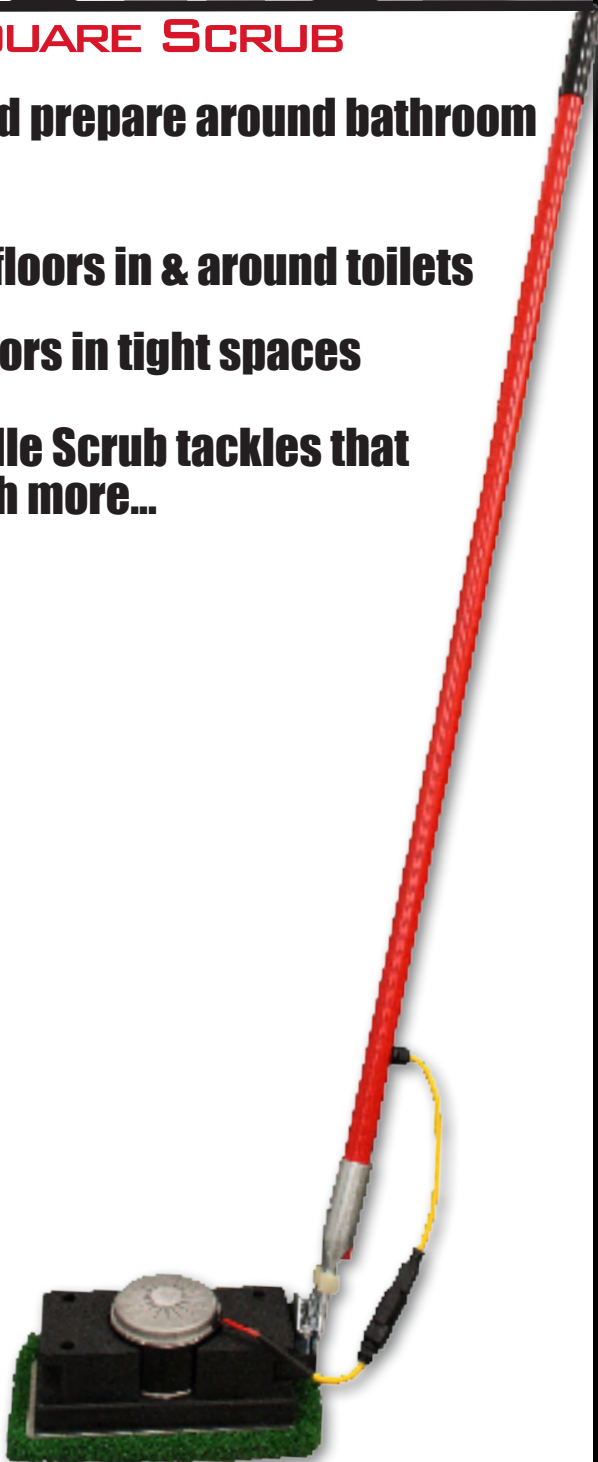

# Doodle SCRUB

BY SQUARE SCRUB

**Clean and prepare around bathroom stalls**

**Prepare floors in & around toilets**

**Clean floors in tight spaces**

**The Doodle Scrub tackles that and much more...**

**The Perfect Companion to Square Scrub  
EBG Series  
Floor Preparation Machines**