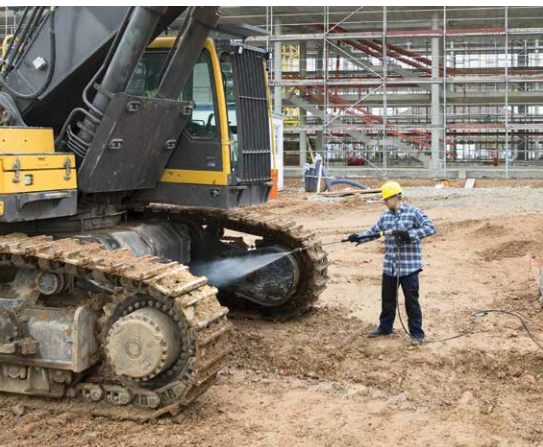

KÄRCHER

makes a difference

ALL IN ONE MOBILE CLEANING.

An affordable hot water pressure washer trailer package.